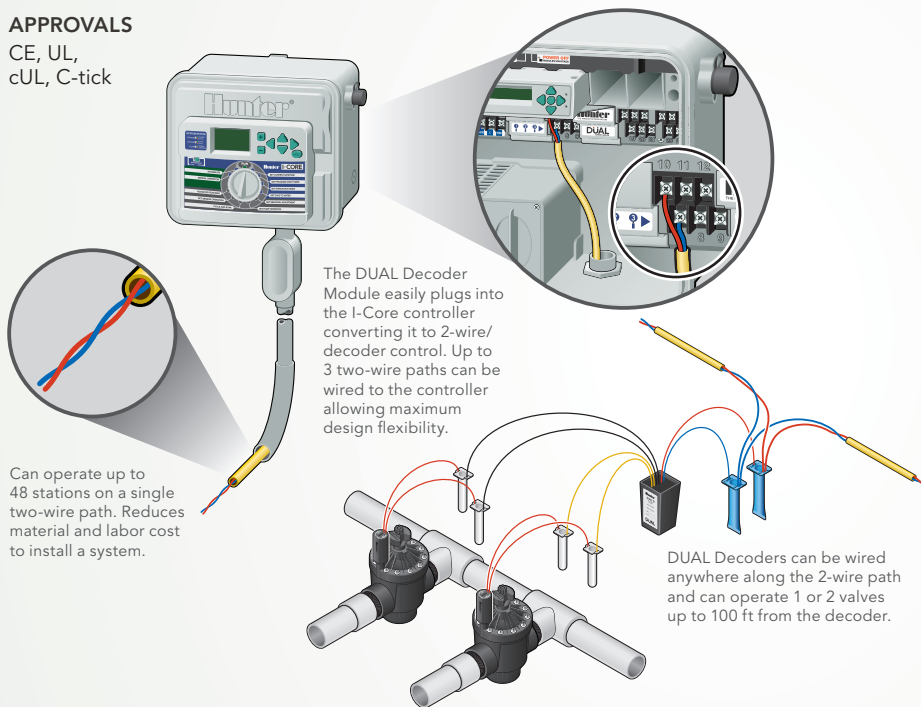

USE DUAL TO CONVERT THE I-CORE TO A CUTTING EDGE TWO-WIRE CONTROLLER.

MODULE AND DECODER FEATURES

- Decoder station sizes available: 1, 2
- Max. distance to decoder, 14 AWG wire path: 5,000 ft; 12 AWG wire path 7,500 ft.
- Max. recommended distance, decoder to solenoid: 100 ft
- Field programmable
 - DUAL decoder module display and push button programming makes it easy to program decoders at the controller itself
 - DUAL decoders can be field programmed with the Hunter ICD-HP. No need to remove decoders from the two-wire path
- Decoder module displays decoder operation and diagnostic information
- Can operate up to 48 stations of combined decoder and conventional control making system retrofit easy
- DUAL-S external surge protection
- Waterproof connectors for connection to two-wire path supplied with all DUAL decoders and DUAL-S surge protection
- Number of 2-wire paths: 3

APPROVALS

CE, UL, cUL, C-tick

Can operate up to 48 stations on a single two-wire path. Reduces material and labor cost to install a system.

DUAL decoders and surge arrestor:
3" H x 1¼" W x 2" D

DUAL decoder module:
1½" H x 4¾" W x 4" D

SPECIFICATIONBUILDER

www.hunterindustries.com/DUAL

BASE MODELS

- IC-600-PL = 6-Station controller, indoor/outdoor, plastic cabinet
- IC-601-PL = International version, 6-Station controller, indoor/outdoor, plastic cabinet
- IC-600-M = 6-Station controller, indoor/outdoor, metal cabinet
- IC-600-PP = 6-Station controller, indoor/outdoor, plastic pedestal

DUAL MODELS

- DUAL48M = DUAL decoder output module. Plug-in module converts any ICORE controller to 2-wire decoder system (up to 48 stations maximum)
- DUAL-1 = DUAL 1-station decoder (includes 2 DBRY-6 connectors)
- DUAL-2 = DUAL 2-station decoder (includes 2 DBRY-6 connectors)
- DUAL-S = DUAL surge arrestor (includes 4 DBRY-6 connectors)