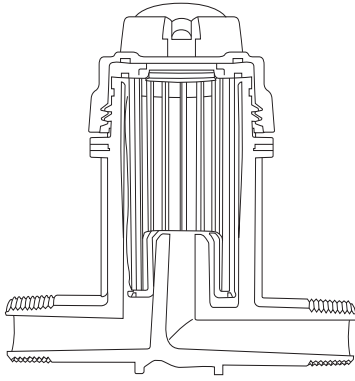

The _____" Quick Check Basket Filter shall provide for continuous filtration of the drip zone when the Quick Check Basket Filter is connected to any 24-VAC controller or Rain Bird battery-operated Controller. The Quick Check Basket Filter shall be pressure rated to 150 psi to permit installation downstream of the control valve(s). For optimum filtration and system performance, the Quick Check Basket Filter shall incorporate a stainless steel screen element with a basket design to capture debris and prevent that debris from falling into the downstream line during routine maintenance. The screen element shall be reinforced with polypropylene ribs to increase durability and the screen element shall be color-coded for easy identification of mesh size. The Quick Check Basket Filter and Stainless Steel Screen Element shall be manufactured by Rain Bird Sprinkler Mfgr Corp., Glendora, California.

Stainless Steel Screen Elements

The _____mesh stainless-steel screen element shall be used inside the Quick Check Basket Filter and shall be constructed of stainless steel welded to a color-coded polypropylene frame. The screen element shall be used in both the 3/4" and 1" models and match the filtration requirements of the emission device or sprinkler. Screen mesh sizes shall be designated by the following color code: yellow-50 mesh, red-100 mesh, blue-150 mesh and natural-200 mesh. The stainless steel screen element shall be supplied by Rain Bird Sprinkler Mfgr Corporation, Glendora, California.

Stainless Steel Screen Element Dimensions (Inches)

Filter Size	Diameter	Height	Area of Filtration(in²)
¾"	2.5"	4"	16.26"
1"	2.5"	4"	16.26"

Stainless Steel Screen Element Dimensions (Metric)

Filter Size	Diameter	Height	Area of Filtration(in²)
1,91 cm	3,35 cm	10,16 cm	41,30 cm
2,54 cm	3,35 cm	10,16 cm	41,30 cm

Note: When installed in a valve box, allow enough distance between top of filter cap and valve box lid so lid does not rest on top of filter cap.

Operating Range

- Flow
  - ¾" Basket Filter: 0.20 to 12.0 GPM (45,4 to 2725 l/h)
  - 1" Basket Filter: 3.0 to 20.0 GPM (681 to 4542 l/h)
- Pressure: 15-150 psi (1,0 to 10,3 bar)