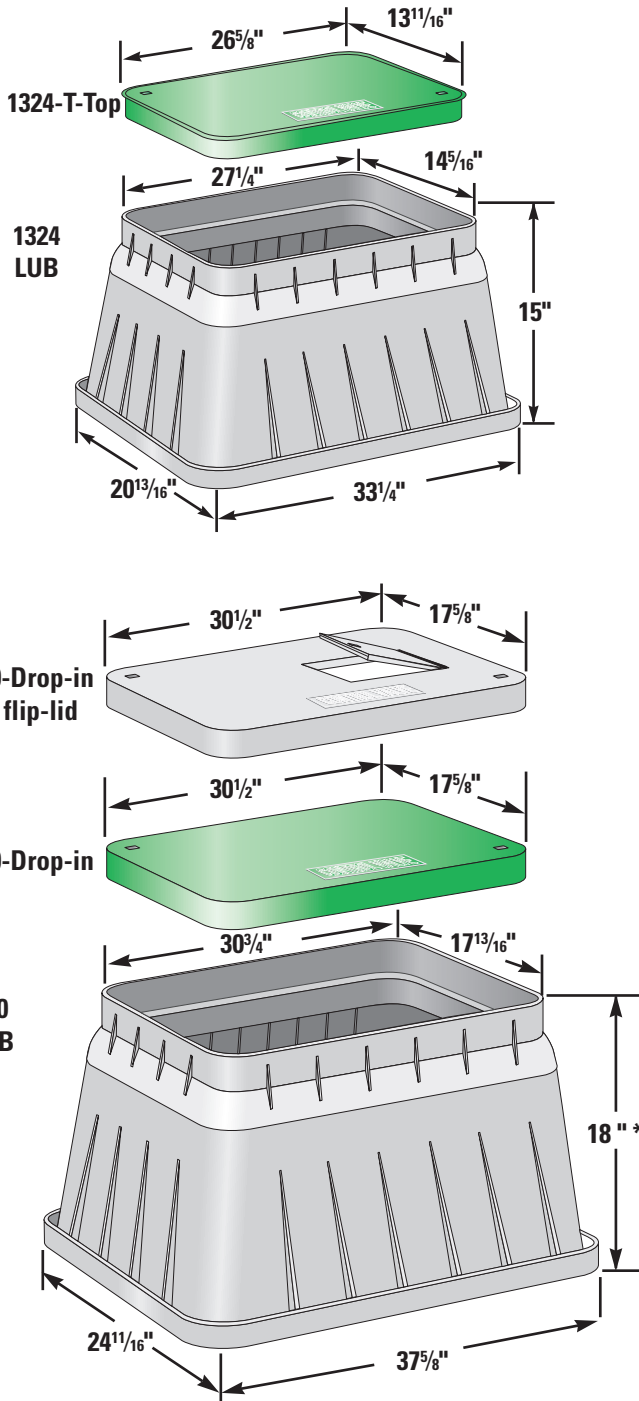

## ACCESS BOXES

# LUB & XLUB IRRIGATION TURF BOXES

\*Also available in 15" height

- Structural foam material
- Lighter than cast iron or concrete boxes for
  - easier warehouse handling
  - reduced injury potential
- 10 Year Lid Guarantee
- Available in black
- Stainless steel bolts secure lid to
  - discourage vandalism
  - keep lid in place in high water
- Lids are easily interchangeable
- Lids available in green